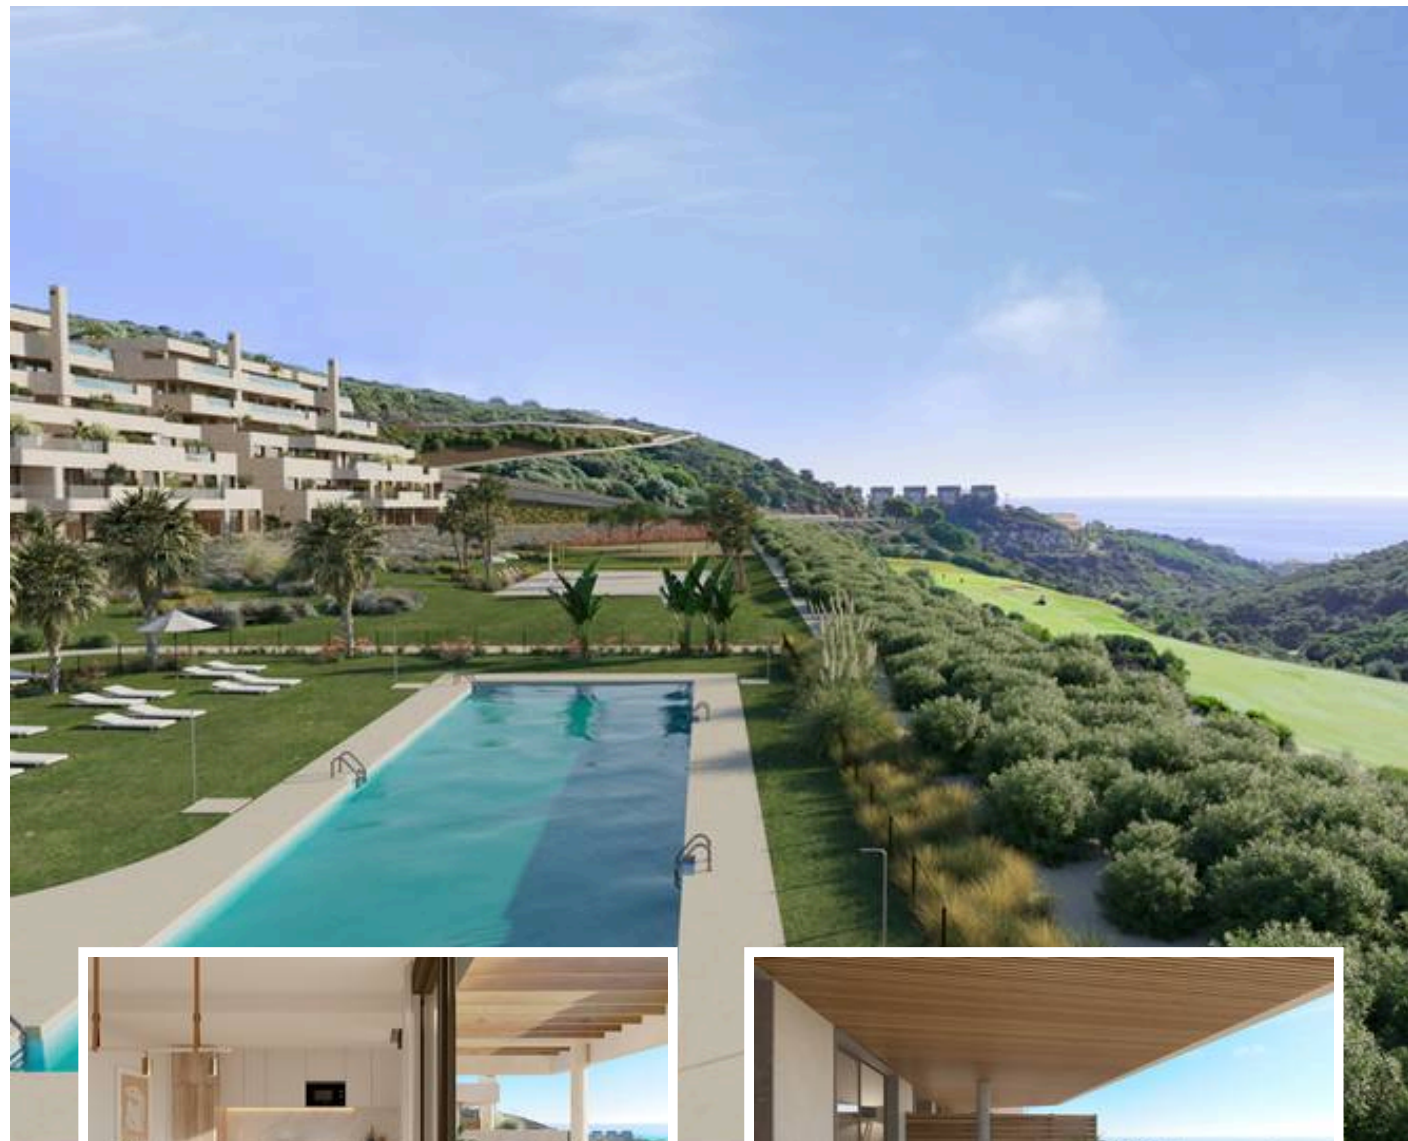

New Development in La Alcaidesa

Description

New Development: Prices from €423,000 to €843,500.
[Bedrooms: 2 - 3] [Bathrooms: 2] [Built size: 79m² - 118m²].
The project is located in La Alcaidesa.

La Alcaidesa, located between La Línea de la Concepción and San Roque, in the province of Cádiz, close to Sotogrande and the Rock of Gibraltar. It is an exclusive area with spectacular views of the sea and the Rock, known for its tranquil...

Price: **423.000 €**

Bedrooms: 2

Bathrooms: 2

Built: 79m²

Plot:

Terrace: 21m²

Marbella · Dubai

info@bestliving.ae

747471108