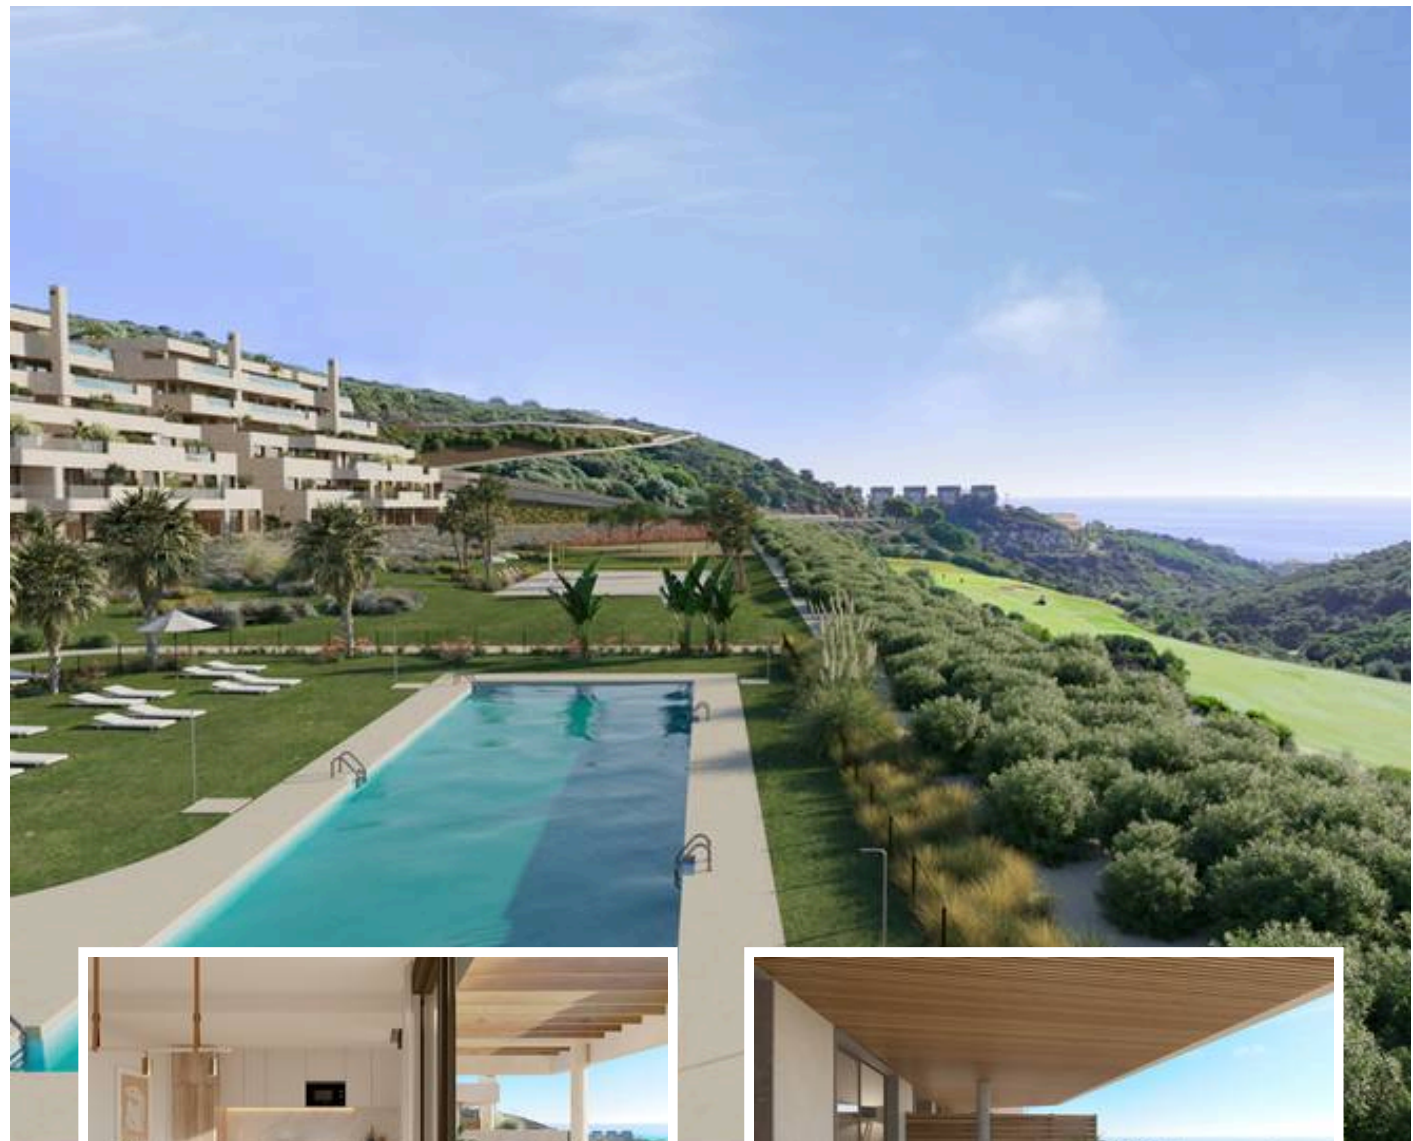

New Development in La Alcaidesa

Description

New Development: Prices from €423,000 to €813,000.
[Bedrooms: 2 - 3] [Bathrooms: 2] [Built size: 79m² - 118m²].
The project is located in La Alcaidesa.

La Alcaidesa, located between La Línea de la Concepción and San Roque, in the province of Cádiz, close to Sotogrande and the Rock of Gibraltar. It is an exclusive area with spectacular views of the sea and the Rock, known for its tranquil...

Price: **423.000 €**

Bedrooms: 2

Bathrooms: 2

Built: 79m²

Plot:

Terrace: 21m²

Marbella · Dubai

info@bestliving.ae

747471108